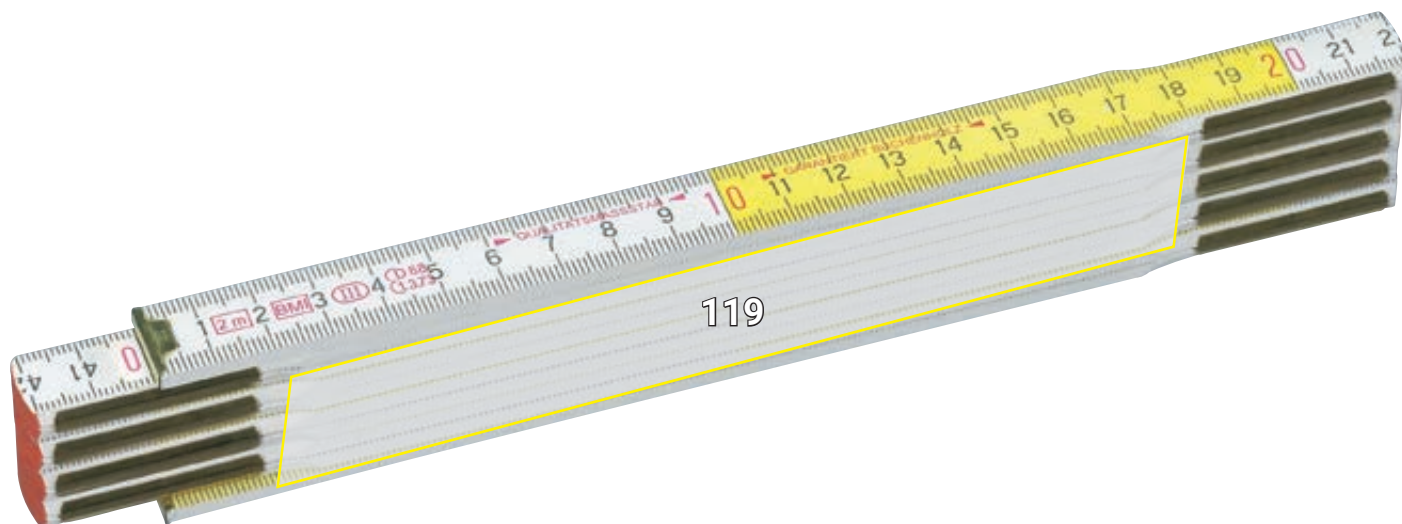

# BMI YARDSTICK WOOD PROFI\*

Placement proposal BMI yardstick wood profi		Standard dimensions (width x height in cm)
No.	Placement	Print
119	On both high sides	14,5 x 2,5
120	On one high side	14,5 x 2,5