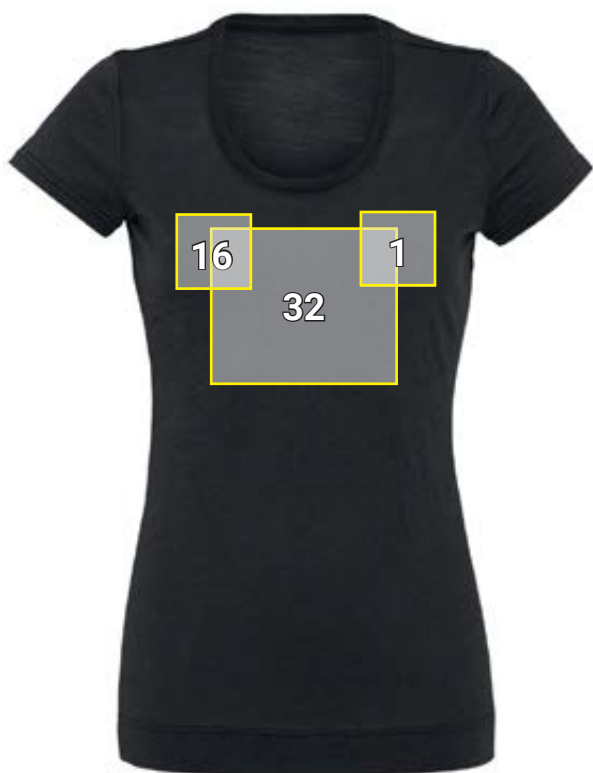

E.S. T-SHIRT MERINO LIGHT, LADIES'*

Placement proposal e.s. T-shirt Merino light, ladies'		Standard dimensions (width x height in cm)
No.	Placement	Transfer print
1	Left chest side	10 x 10
11	Left upper arm	10 x 5
16	Right chest side	10 x 10
26	Right upper arm	10 x 5
32	Chest, middle	25 x 30
43	Middle of the back	25 x 30
44	Middle of the neck	10 x 5
89	Lower back area	25 x 25